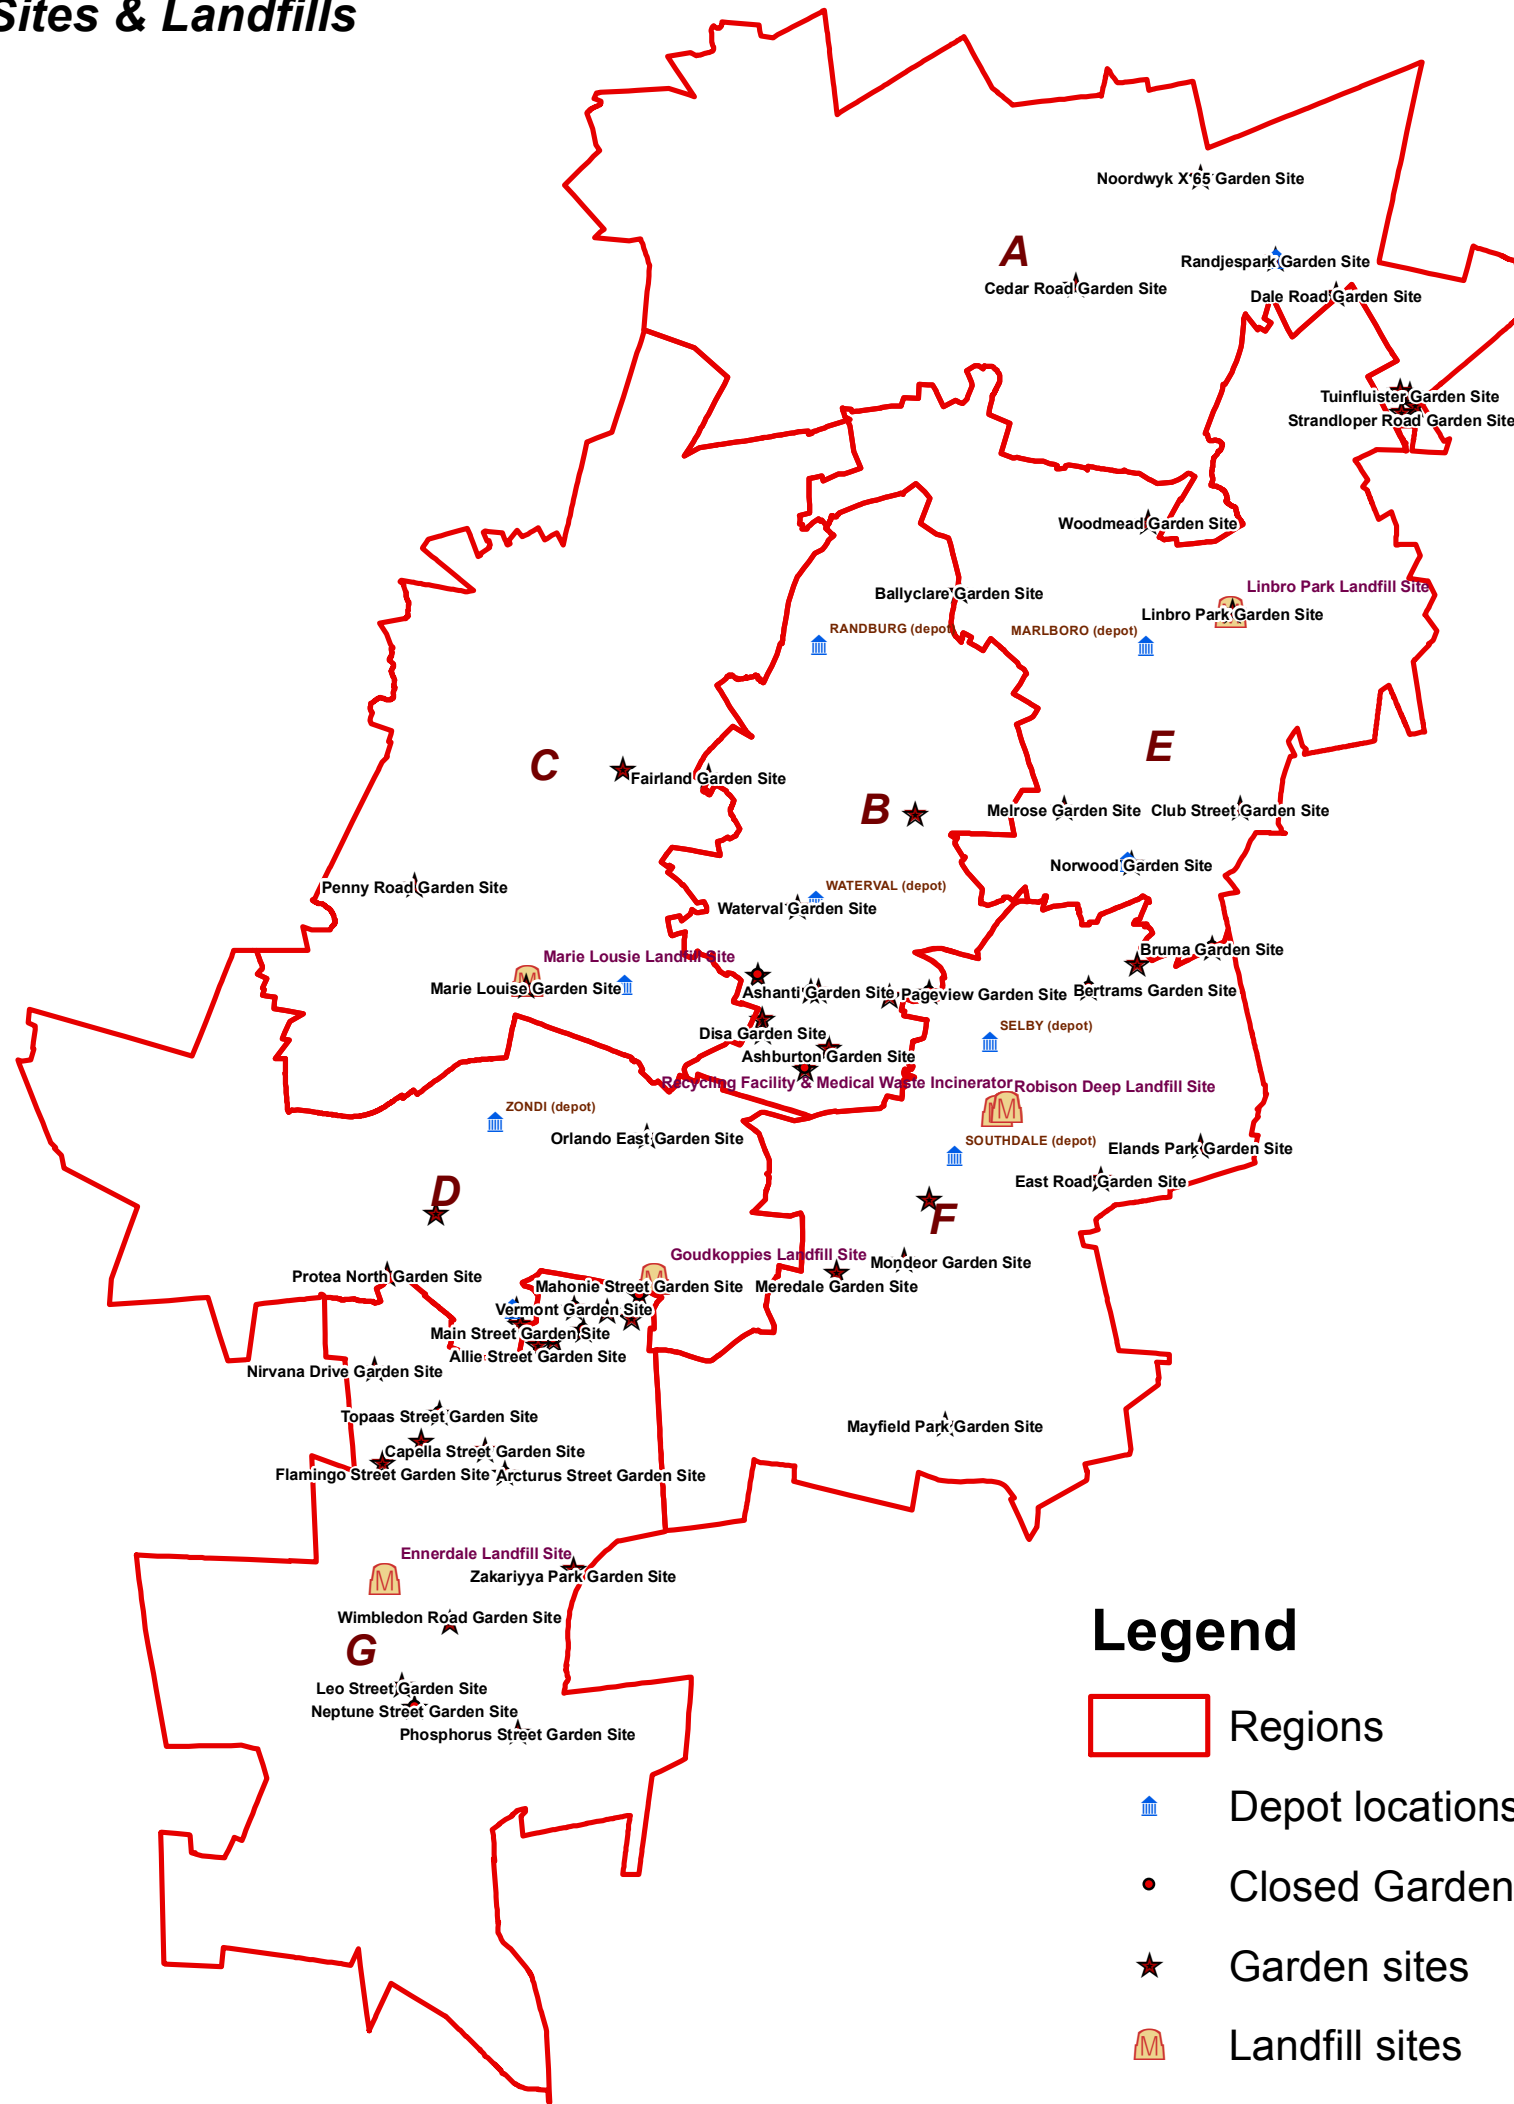

Garden Sites & Landfills

GSite_Name	GSite_Addr
Allie Street Garden Site	Allie Street, Eldorado Park Ext.9
Arcturus Street Garden Site	Arcturus Street, Lenasia East Ext.10
Ashanti Garden Site	Ashanti Street, Crosby
Ashburton Garden Site	Ashburton Street, Riverlea
Babiana Garden Site	Babiana Street, Riverlea
Ballyclare Garden Site	Ballyclare Drive, Bryanston Ext.7
Bangalore Street Garden Site	Bangalore Drive, Lenasia Ext.11
Bellona Garden Site	Bellona Road, Mayfair West
Bertrams Garden Site	
Bezuidenhout Garden Site	Fifth Street, Bezuidenhout Valley
Bosmont Garden Site	
Bruma Garden Site	
Calendula Street Garden Site	Calendula Road, Klipspruit West
Capella Street Garden Site	Capella Street, Lenasia Ext.9
Cedar Road Garden Site	Cedar Road, Kyalami A.H
Circle Street Garden Site	Circle Crescent, Eldorado Park Ext.5
Club Street Garden Site	Club Street, Bedford 68-IR
Cuming Street Garden Site	Boundary Road, Nancefield
Dale Road Garden Site	Allan Road, Glen Austin A.H
Disa Garden Site	Disa Street, Riverlea
East Road Garden Site	East Road, Klipriviersberg 106_IR
Elands Park Garden Site	Eugene Marais Street, Elandspark
Fairland Garden Site	Fifth Avenue, Fairland
Falcon Street Garden Site	Makou Street, Rabie Ridge
Flamingo Street Garden Site	Nirvana Drive, Lenasia
Harmony Garden Site	Pomeroy Avenue, Coronationville
Leo Street Garden Site	Leo Street, Ennerdale Ext.1
Linbro Park Garden Site	Marlboro Drive
Mahonie Street Garden Site	Mahonie Crescent, Eldorado Park Ext.4
Main Street Garden Site	Main Street, Klipspruit West Ext.2
Mapetla Garden Site	Khama, Mapetla
Marie Louise Garden Site	Roodepoot Road, Vogelstruisfontein 231-IQ
Mayfield Park Garden Site	Impala Road, Rietvlei 101_IR
Melrose Garden Site	Melrose Drive, Melrose
Meredale Garden Site	Byvanger Street and David Street, Mondeor
Mondeor Garden Site	Royal Park Drive, Mondeor
Neptune Street Garden Site	Neptune Street, Ennerdale Ext.1
Nirvana Drive Garden Site	Nirvana Drive, Lenasia Ext.1
Noordwyk X 65 Garden Site	Sicklebush Road, Sagewood Ext.13
Norwood Garden Site	Pine Road, Orchards
Orlando East Garden Site	Rathebe Drive, Orlando East
Pageview Garden Site	Eleventh Street, Pageview
Panorama Garden Site	Jim Fouche Road, Panorama A.H
Penny Road Garden Site	Penny Road, Roodepoot 237-IQ
Phillipi Road Garden Site	Phillipi Road, Eldorado Park Ext.4
Phosphorus Street Garden Site	Phosphorus Street, Lenasia South Ext. 7
Protea North Garden Site	Makhaya Street, Protea North
Randjespark Garden Site	Sixteenth Road, Randjespark Ext.65
Robertsham Garden Site	Harry Street, Robertsham
Spreeu Street Garden Site	Spreeu Street, Rabie Ridge
Spruit Street Garden Site	Spruit Avenue, Eldorado Park
Strandloper Road Garden Site	Strandloper Road, Rabie Ridge
Topaas Street Garden Site	Seal Crescent, Lenasia Ext.7
Tuinfluister Garden Site	Tuinfluister Crescecent, Rabie Ridge
Vermont Garden Site	Vermont Avenue, Eldorado Park Ext.7
Victory Park Garden Site	Victory Road, Greenside
Waterval Garden Site	Johannes Road, Waterval 211-IQ
Wimbledon Road Garden Site	Hani Street, Lenasia South Ext.3
Woodmead Garden Site	Woodlands Drive, Woodmead
Zakariyya Park Garden Site	Tumeric Drive, Zakariyya Park Ext.6
Zeekoeigat Garden Site	Zeekoei Street, Riverlea Ext.1